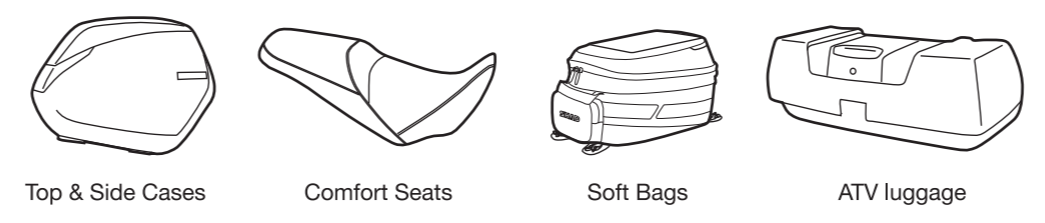

Close

Accessories (Optional)

Colour cover

Other Shad Products

Top & Side Cases Comfort Seats Soft Bags ATV luggage

Find out about other products at www.shad.es

SH23

USER MANUAL