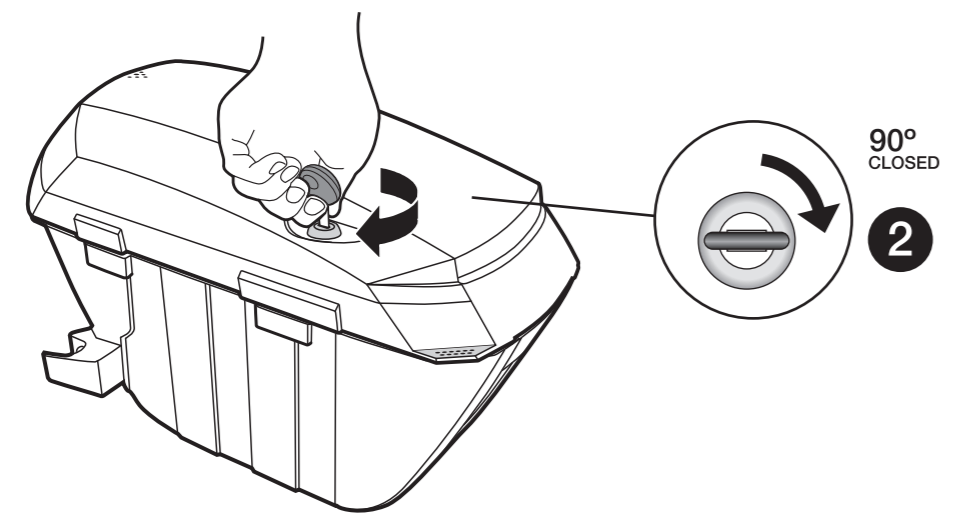

Close

Accessories (Optional)

Colour cover

Other Shad Products

Top & Side Cases Comfort Seats Soft Bags ATV luggage

Find out about other products at www.shad.es

SH23

USER MANUAL

3P SYSTEM change

N°	Code	Reference	Quantity
1	202878	STOPPER END CAP RIGHT	1
2	202879	STOPPER END CAP LEFT	1
3	304386	Screw 4,8x22 black zn DIN 7982	2

Open

Release

Assembly