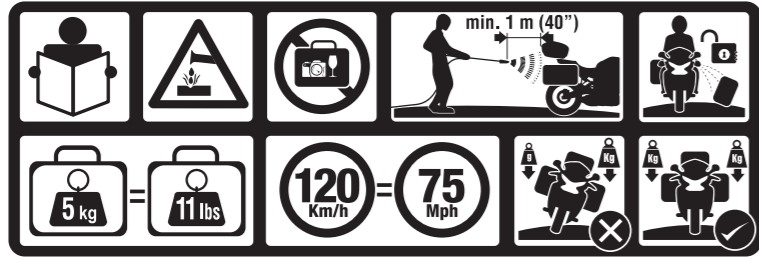

Close

Accessories (Optional)

Colour cover

Other Shad Products

Top & Side Cases Comfort Seats Soft Bags ATV luggage

Find out about other products at www.shad.es

SH23

USER MANUAL

3P SYSTEM change

N°	Code	Reference	Quantity
1	202878	STOPPER END CAP RIGHT	1
2	202879	STOPPER END CAP LEFT	1
3	304386	Screw 4,8x22 black zn DIN 7982	2

Open

Release

Assembly